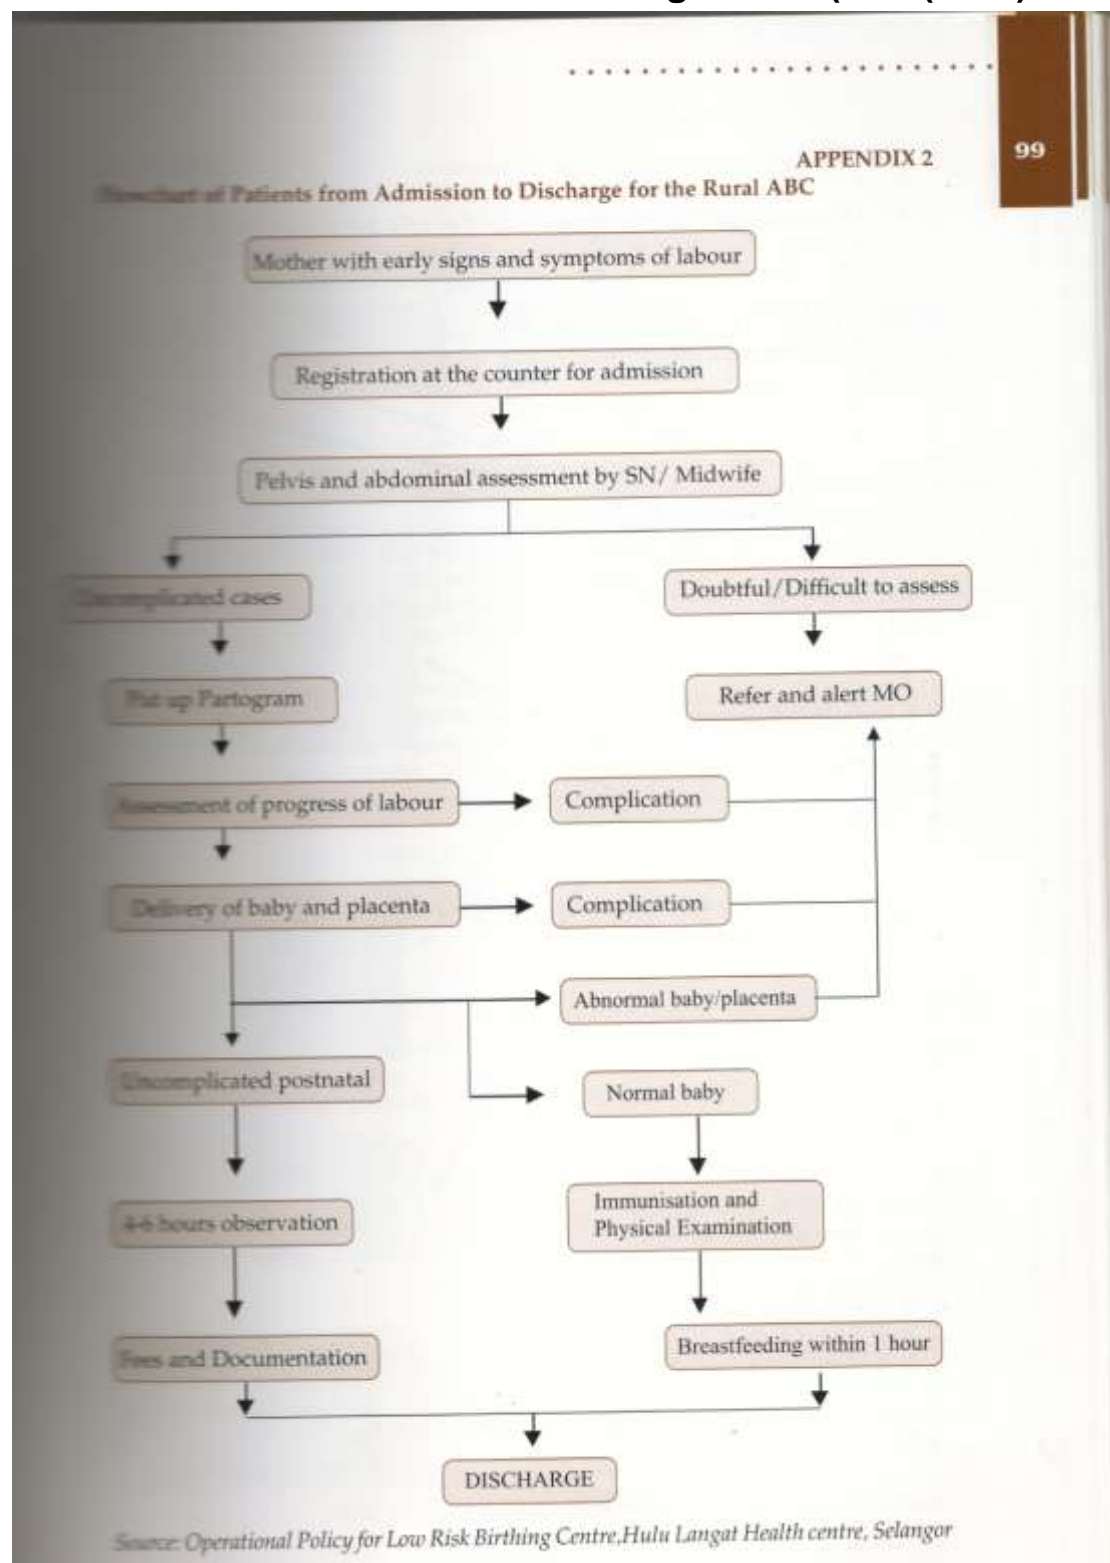

Workflow of Rural Alternative Birthing Centre (MoH(2001))

Workflow of Urban Alternative Birthing Centre (MoH (2001))